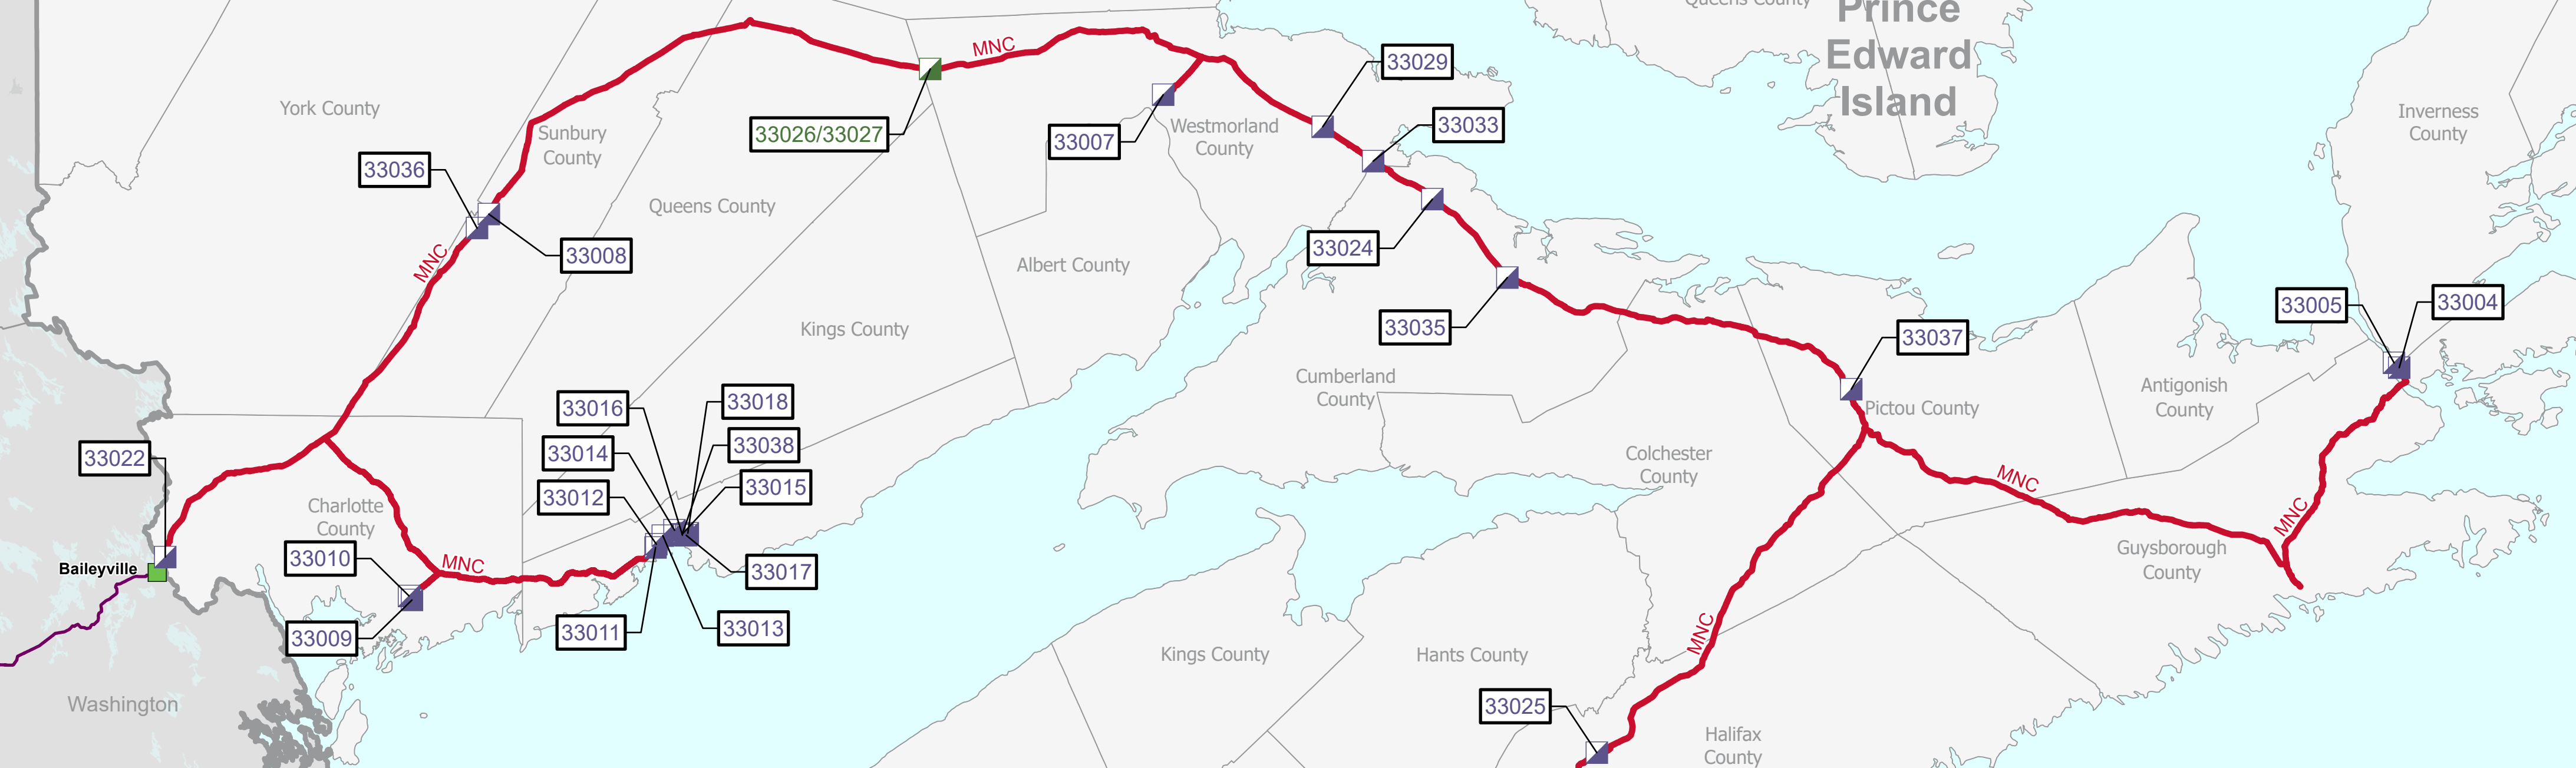

Legend

- MNE (Interstate)
- MNC (Canada)
- Compressor Station
- ↔ Bi-Directional
- ▾ Delivery
- ▢ Receipt

Meter Number	Meter Stations
33004	Port Hawkesbury Paper
33005	Cabot Gypsum
33006	Nova Scotia Power - Tuft's Cove
33007	Liberty Utilities NB - Moncton
33008	Liberty Utilities NB - Fredericton
33009	Liberty Utilities NB - St. George
33010	J.D. Irving - Utopia
33011	Liberty Utilities NB - Saint John West
33012	J.D. Irving - Pulp & Tissue
33013	Liberty Utilities NB - Saint John North
33014	Liberty Utilities NB - Saint John East
33015	J.D. Irving - Paper
33016	New Brunswick Power - Bayside
33017	Liberty Utilities NB - Saint John South
33018	Irving Oil Refinery
33021	Eastward Energy - Thornhill
33022	Liberty Utilities NB - St. Stephen
33024	Eastward Energy - Amherst
33025	Eastward Energy - Halifax Airport
33026 / 33027	Headwater Exploration
33028	Eastward Energy - Halifax Peninsula
33029	Liberty Utilities NB - Sackville
33033	Island Gas - Port Elgin
33035	Eastward Energy - Oxford
33036	Irving CNG - Waasis
33037	Eastward Energy - Pictou
33038	Atlantic Wallboard

Maritimes & Northeast Pipeline Canada

Date: 8/18/2025 User Name: RWeltz

MAP DISCLAIMER:
This map has been compiled from the best existing sources available at the time of preparation. However, Enbridge Inc., Enbridge Energy and/or its affiliates and/or subsidiaries do not guarantee the accuracy of the map or assume responsibility of liability for any reliance thereon.